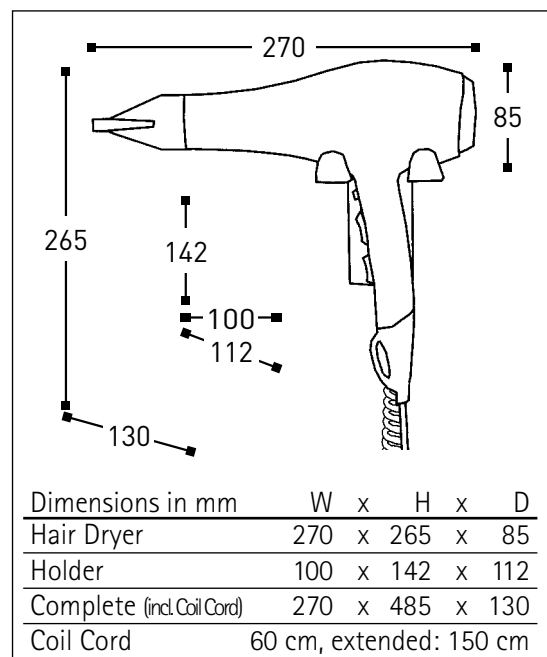

ALISEO GmbH · Leutkirchstraße 63 · 77723 Gengenbach

Tel. +49 (0) 7803-60279-0

Fax +49 (0) 7803-60279-30

E-Mail: info@aliseo.de · Internet: www.aliseo.de

ALISEO GmbH
G E R M A N Y